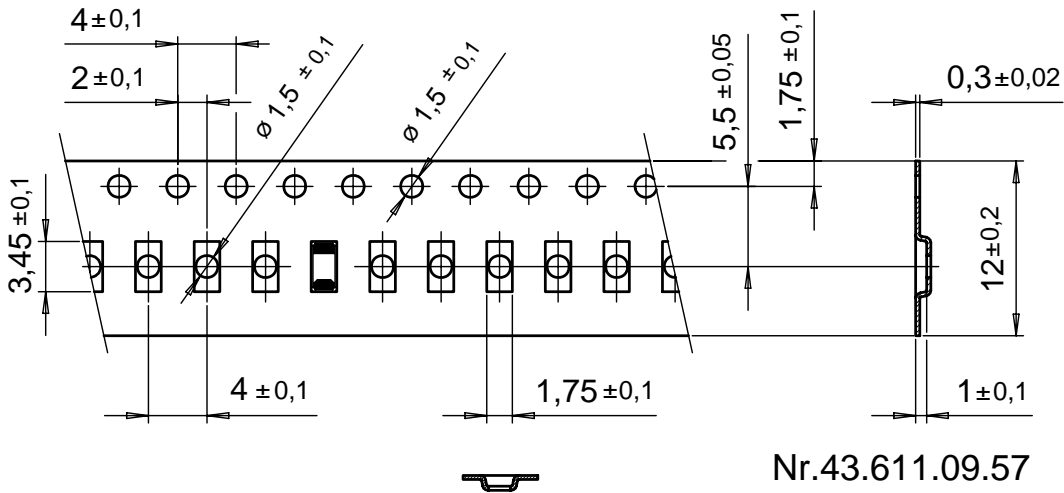

**TAPE & REEL FOR: CM7V-T1A 0.4**

**12 mm Carrier-Tape:** Material: Polycarbonate black, conductive

 User Direction of Feed

Tape Leader and Trailer: 300 mm minimum

All dimensions are in mm

**Cover Tape:** Base Material: Polyester, conductive 0.061 mm  
 Adhesive Material: Pressure-sensitive Synthetic Polymer

**Reels:**

Diameter	Material	Crystals per reel
7"	Plastic, Polystyrene	3000
13"	Plastic, Polystyrene	14000

Ver. 2.0 / 04.2009  
 R.H.